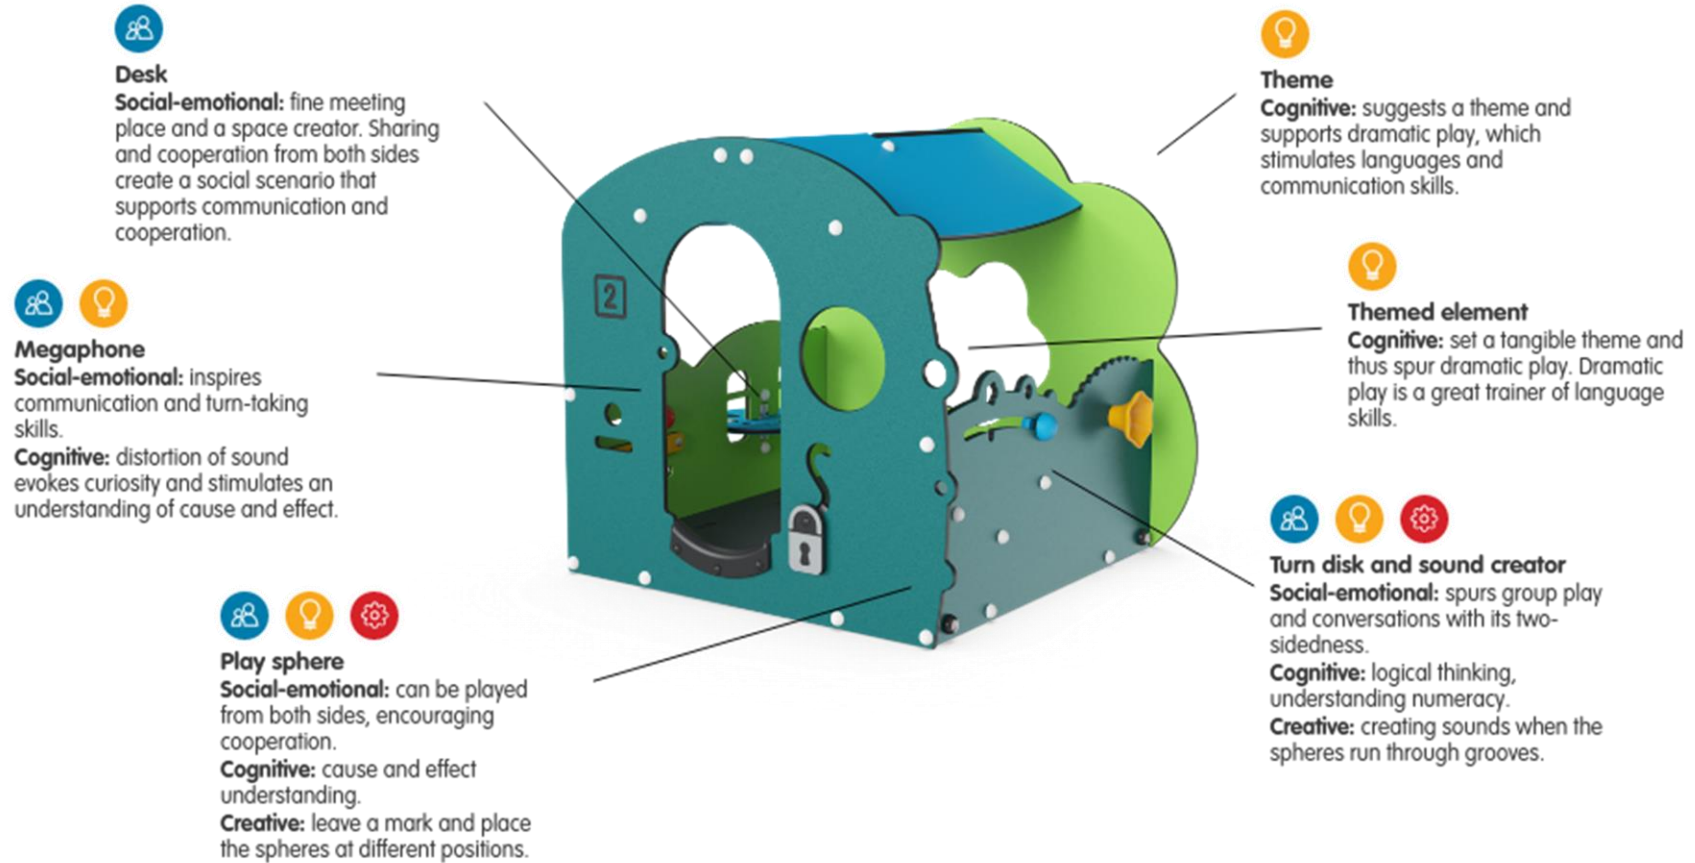

Toddler Flower House

M411