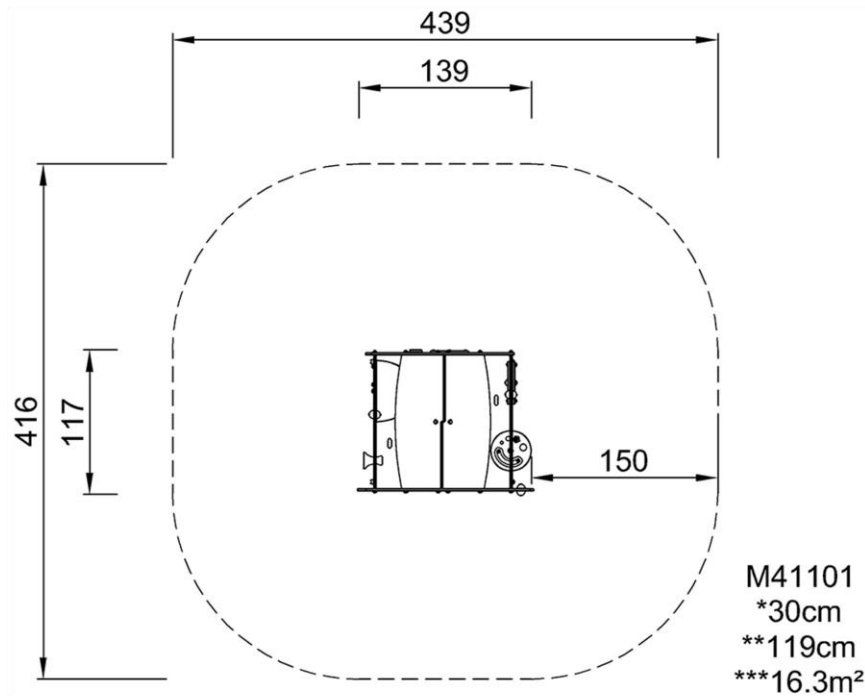

Item no. M41100-3118P

Installation Information

Max. fall height	30 cm
Safety surfacing area	16,3 m ²
Number of installers	2
Total installation time	5,6
Excavation volume	0,09 m ³
Concrete volume	0,00 m ³
Footing depth (standard)	34 cm
Shipment weight	153 kg
Anchoring options	In-ground ✓ Surface ✓

By Bureau Veritas HSE
 www.bureauveritas.dk
 +45 7731 1000

Toddler Flower House

M411

* Max fall height | ** Total height | *** Safety surfacing area

* Max fall height | ** Total height

[Click to see 1:100 ratio TOP VIEW](#)

[Click to see 1:100 ratio SIDE VIEW](#)