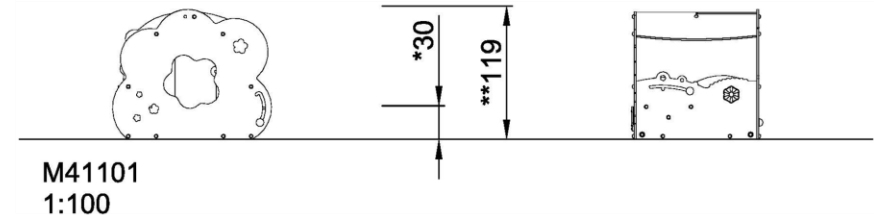

By Bureau Veritas HSE
 www.bureauveritas.dk
 +45 7731 1000

Toddler Flower House

M411

* Max fall height | ** Total height | *** Safety surfacing area

* Max fall height | ** Total height

[Click to see 1:100 ratio TOP VIEW](#)