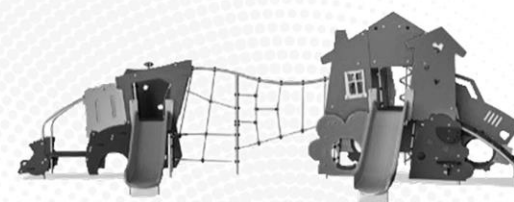

Validation of CO₂ calculation of: Themed play systems

Data version no. 2021-09-27

The CO₂ calculation and data are in compliance with the principles of a carbon footprint impact according to the GHG protocol (Greenhouse Gas Protocol), Scope 3, cradle to gate related to all individual components in the product category: "Themed play systems" represented by item no.: MSC641100-3717P.

(Scope 3 emissions include emission sources in the upstream and downstream value chain).

Date: 15. October 2021 | Valid until: 15. October 2023

Validated by:

Bente Hviid, Senior Consultant

Peter Bendtsen, Senior Consultant

Validation based on report: Validation of CO₂ calculation of 8 categories of Kompan product line, version 1.0, prepared by: Bureau Veritas HSE, Denmark: Bente Hviid and Peter Bendtsen.

Publication date: 15. October 2021

By Bureau Veritas HSE
www.bureauveritas.dk
+45 7731 1000