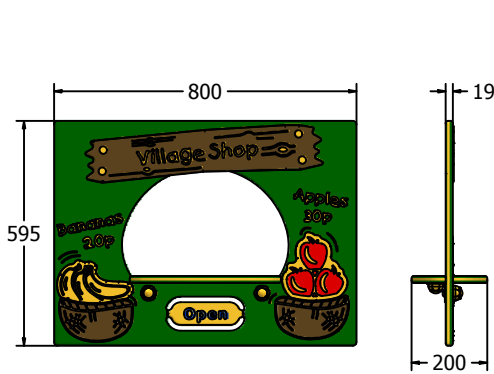

Designed to British & European Standard BS EN 1176

Supplied as panel only

FIEYVS6

FIEYVS3

	FIEYVS6	FIEYVS3
Age Range:	2+ Years	2+ Years
Largest Part:	800x595	1200x800
Total Weight:	10kg	15kg

Inspection Scheduling	Inspection Frequency
Visual	Every Month
Functionality	Every Month
Comprehensive	Every 6 Months

Material: **Design Panel** - High Density Polyethylene (HDPE) with orange peel texture finish available in 12.5, 15 & 19mm

Colour Choices: **Design Panel** - Broad selection available, visit the website below for further details