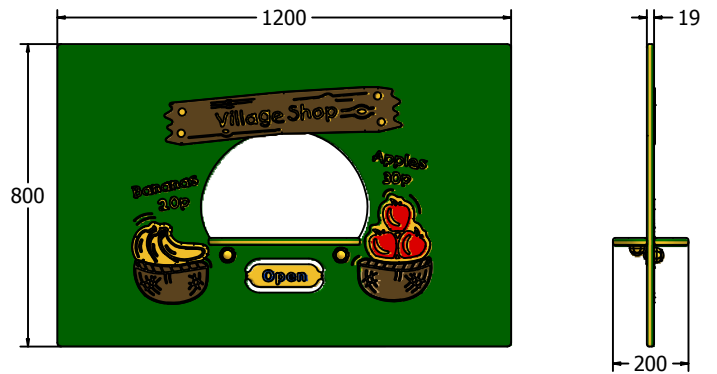

Designed to British & European Standard BS EN 1176

Supplied as panel only

FIEYVS6

FIEYVS3

	FIEYVS6	FIEYVS3
Age Range:	2+ Years	2+ Years
Largest Part:	800x595	1200x800
Total Weight:	10kg	15kg

Inspection Scheduling	Inspection Frequency
Visual	Every Month
Functionality	Every Month
Comprehensive	Every 6 Months

Material: **Design Panel** - High Density Polyethylene (HDPE) with orange peel texture finish available in 12.5, 15 & 19mm

Colour Choices: **Design Panel** - Broad selection available, visit the website below for further details