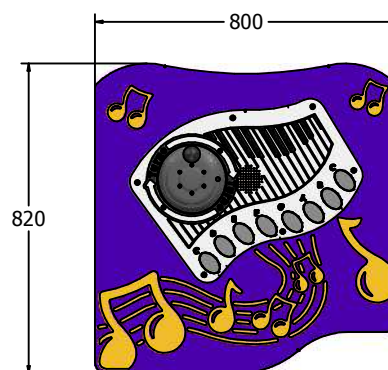

Product Information

PlayTronic RotoGen Piano Play Panel

- Supplied as Complete Panel
- Plays 8 Piano Sounds
- User Generated Power
- Designed to British & European Standard BS EN 1176

Supplied as panel only.

FIPTPIANORG6

FIPTPIANORG3

Age Range: 2+ Years
Largest Part: FIPTPIANORG6 - 595x800x160.5
Heaviest Part: FIPTPIANORG6 - 12Kg
Total Weight: FIPTPIANORG6 - 12Kg
Surfacing : N/A

Minimum Inspection Schedule	
Inspection Type	Inspection Frequency
Visual	Every Month
Functionality	Every Month
Comprehensive	Every 6 Months

Age Range: 2+ Years
Largest Part: FIPTPIANORG3 - 820x800x160.5
Heaviest Part: FIPTPIANORG3 - 14.5Kg
Total Weight: FIPTPIANORG3 - 14.5Kg
Surfacing : N/A

Material: **Design Panel** - Two Colour High Density Polyethylene (HDPE) with orange peel texture finish