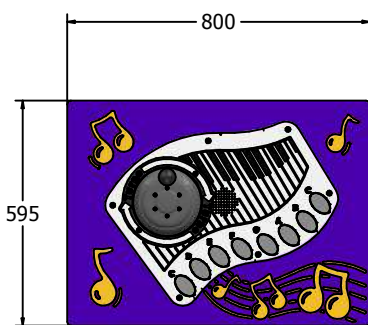

Product Information

PlayTronic RotoGen Piano Play Panel

- Supplied as Complete Panel
- Plays 8 Piano Sounds
- User Generated Power
- Designed to British & European Standard BS EN 1176

Supplied as panel only.

FIPTPIANORG6

FIPTPIANORG3

Age Range: 2+ Years
Largest Part: FIPTPIANORG6 - 595x800x160.5
Heaviest Part: FIPTPIANORG6 - 12Kg
Total Weight: FIPTPIANORG6 - 12Kg
Surfacing : N/A

Minimum Inspection Schedule	
Inspection Type	Inspection Frequency
Visual	Every Month
Functionality	Every Month
Comprehensive	Every 6 Months

Age Range: 2+ Years
Largest Part: FIPTPIANORG3 - 820x800x160.5
Heaviest Part: FIPTPIANORG3 - 14.5Kg
Total Weight: FIPTPIANORG3 - 14.5Kg
Surfacing : N/A

Material: **Design Panel** - Two Colour High Density Polyethylene (HDPE) with orange peel texture finish