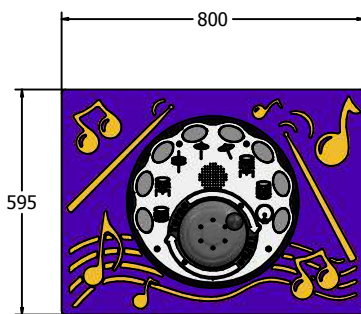

Product Information

PlayTronic RotoGen Touch Drums Play Panel

- Supplied as Complete Panel
- Plays 8 Drum Sounds
- User Generated Power
- Designed to British & European Standard BS EN 1176

Supplied as panel only.

FIPTDRUMSRG6

FIPTDRUMSRG3

Age Range: 2+ Years
 Largest Part: FIPTDRUMSRG6 - 595x800x161
 Heaviest Part: FIPTDRUMSRG6 - 12.3Kg
 Total Weight: FIPTDRUMSRG6 - 12.3Kg
 Surfacing : N/A

Minimum Inspection Schedule	
Inspection Type	Inspection Frequency
Visual	Every Month
Functionality	Every Month
Comprehensive	Every 6 Months

Age Range: 2+ Years
 Largest Part: FIPTDRUMSRG3 - 820x800x161
 Heaviest Part: FIPTDRUMSRG3 - 14.5Kg
 Total Weight: FIPTDRUMSRG3 - 14.5Kg
 Surfacing : N/A

Material: **Design Panel** - Two Colour High Density Polyethylene (HDPE) with orange peel texture finish