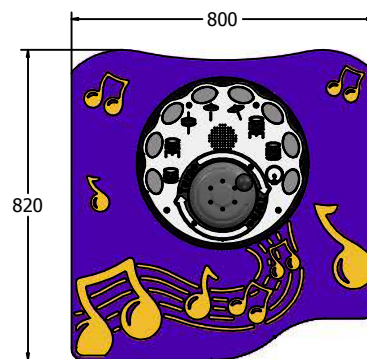

Product Information

PlayTronic RotoGen Touch Drums Play Panel

- Supplied as Complete Panel
- Plays 8 Drum Sounds
- User Generated Power
- Designed to British & European Standard BS EN 1176

Supplied as panel only.

FIPTDRUMSRG6

FIPTDRUMSRG3

Age Range: 2+ Years
 Largest Part: FIPTDRUMSRG6 - 595x800x161
 Heaviest Part: FIPTDRUMSRG6 - 12.3Kg
 Total Weight: FIPTDRUMSRG6 - 12.3Kg
 Surfacing : N/A

Minimum Inspection Schedule	
Inspection Type	Inspection Frequency
Visual	Every Month
Functionality	Every Month
Comprehensive	Every 6 Months

Age Range: 2+ Years
 Largest Part: FIPTDRUMSRG3 - 820x800x161
 Heaviest Part: FIPTDRUMSRG3 - 14.5Kg
 Total Weight: FIPTDRUMSRG3 - 14.5Kg
 Surfacing : N/A

Material: **Design Panel** - Two Colour High Density Polyethylene (HDPE) with orange peel texture finish

Colour Choices: **Design Panel** - Broad selection available, visit the website below for further details