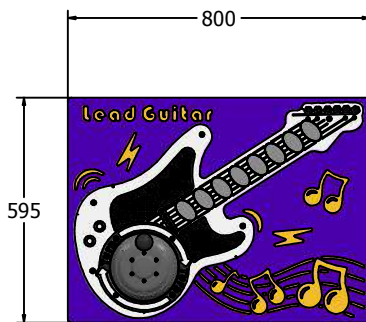

Product Information

PlayTronic RotoGen Lead Guitar Play Panel

- Supplied as Complete Panel
- Plays 8 Lead Guitar Sounds
- User Generated Power
- Designed to British & European Standard BS EN 1176

Supplied as panel only.

Age Range: 2+ Years
Largest Part: FIPTLEADR3 - 820x800x160.5
Heaviest Part: FIPTLEADR3 - 14.5Kg
Total Weight: FIPTLEADR3 - 14.5Kg
Surfacing : N/A

Material: **Design Panel** - Two Colour High Density Polyethylene (HDPE) with orange peel texture finish