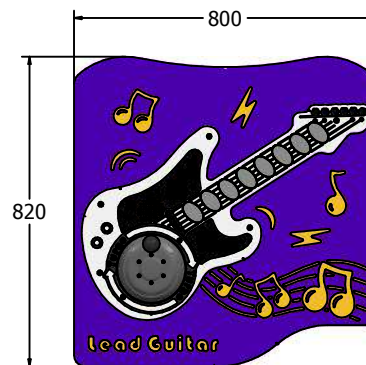

FIPTLEADR3

Age Range: 2+ Years
Largest Part: FIPTLEADR6 - 595x800x160.5
Heaviest Part: FIPTLEADR6 - 12Kg
Total Weight: FIPTLEADR6 - 12Kg
Surfacing : N/A

Minimum Inspection Schedule	
Inspection Type	Inspection Frequency
Visual	Every Month
Functionality	Every Month
Comprehensive	Every 6 Months

Age Range: 2+ Years
Largest Part: FIPTLEADR3 - 820x800x160.5
Heaviest Part: FIPTLEADR3 - 14.5Kg
Total Weight: FIPTLEADR3 - 14.5Kg
Surfacing : N/A

Material: **Design Panel** - Two Colour High Density Polyethylene (HDPE) with orange peel texture finish

Colour Choices: **Design Panel** - Broad selection available, visit the website below for further details