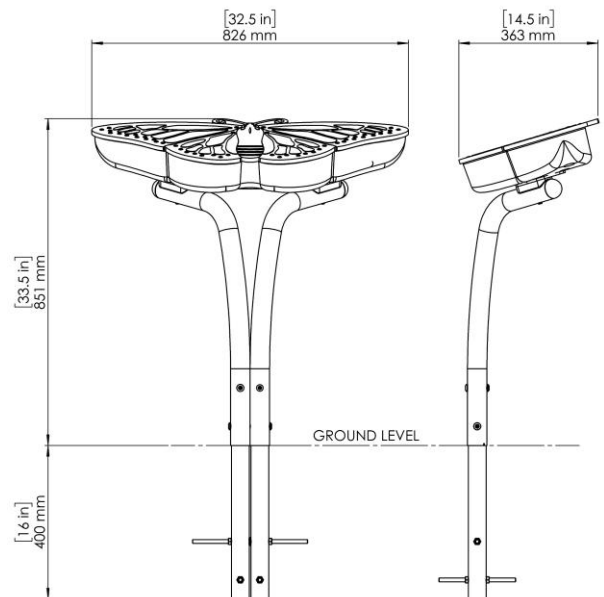

BUTTERFLY

(PP-BUTT-SF/GF/WF)

The Butterfly is a hand-played outdoor percussion instrument with eight bells housed in four wings. Each wing contains two bells that sound when pressed or pushed. Designed for versatile outdoor installation, it offers intuitive, mallet-free play.

Surface Fix: Ground Fix: Wall Mount	18 KG / 40 LBS 16 KG / 35 LBS 14 KG / 31 LBS
Materials	Base : LDPE UV15 Plastic Bells : Aluminum Wings : HPL Base : LDPE UV15 Plastic Fixings : Stainless Steel
Tuning	C6-C7 Diatonic Scale arranged in pairs of parallel fifths.
Sound Level Data	50M – 46dB 10m – 53dB <3m – 69dB
Warranty Download	
View On Website	