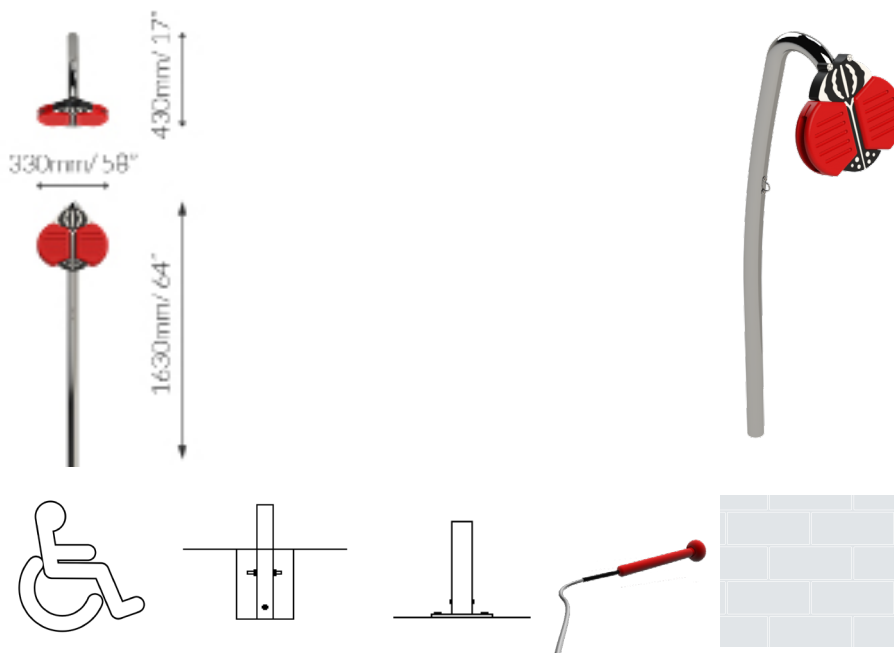

Flower Beetle

Description

These playful “bugs” produce lively sounds that will spark young imaginations while they discover the wonders of nature. Each beetle features temple block “wings” equipped with notches that create a sensory, ridged surface. Strike the bugs with the mallets to make a loud echo sound, or scrape the ridges to produce a guiro effect.

Materials and Features

- HPL insect body.
- Temple Block wings made from reinforced hollow polymer.
- 316 Stainless Steel frame.
- 2 x 1 part vandal resistant mallets.
- Vandal resistant 300 series stainless steel fixings.

Tuning and Sound Level Data

Unpitched Percussion

Packed Dimensions	Weight (lbs)	L (in)	W (in)	H (in)
Body 1 of 2				
Frame 2 of 2				

Find more information and watch the video [here](#).

Standard Compliance BS EN 1176