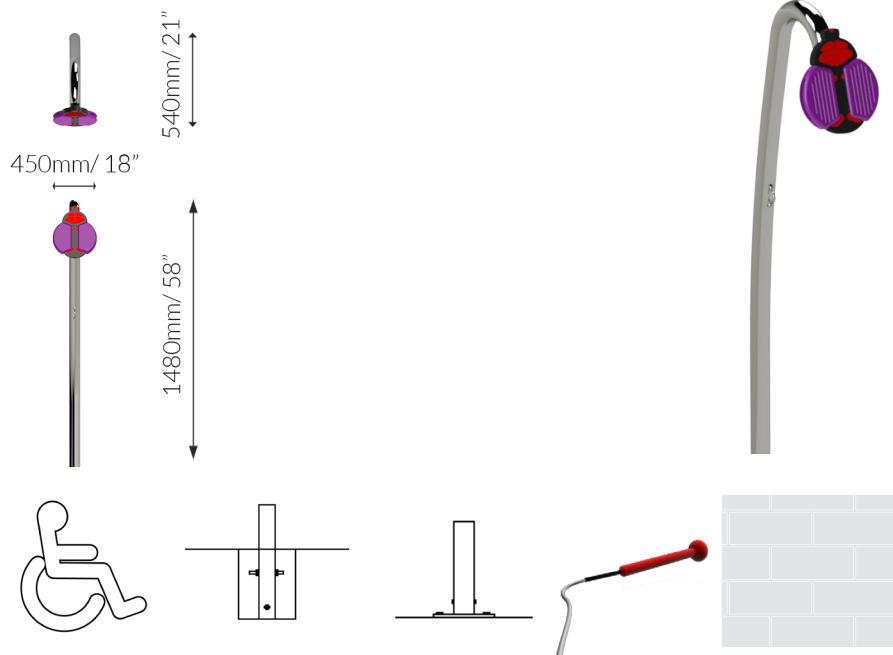

Leaf Beetle

Tuning and Sound Level Data

Unpitched Percussion

Description

These playful “bugs” produce lively sounds that will spark young imaginations while they discover the wonders of nature. Each beetle features temple block “wings” equipped with notches that create a sensory, ridged surface. Strike the bugs with the mallets to make a loud echo sound, or scrape the ridges to produce a guiro effect.

Materials and Features

- HPL insect body.
- Temple Block wings made from reinforced hollow polymer.
- 316 Stainless Steel frame.
- 2 x 1 part vandal resistant mallets.
- Vandal resistant 300 series stainless steel fixings.

Packed Dimensions	Weight (lbs)	L (in)	W (in)	H (in)
Body 1 of 2				
Frame 2 of 2				

Find more information and watch the video [here](#).

Standard Compliance BS EN 1176

Warranty: Limited Twenty-Five (25), Limited Ten (10) Year & Limited Two (2) Year warranty