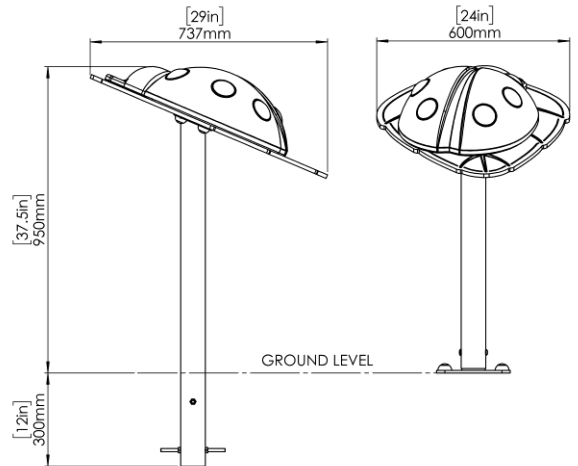

# Ladybug ( PP-LADY-SF )

The ladybug is a hand-played outdoor percussion instrument featuring a single cap with eight press-activated sound spots. Users produce sound by tapping or pressing the white spots on the cap, and no mallets are required. The instrument is designed for installation in outdoor environments and provides intuitive, hands-on interaction within a compact footprint.

Surface Fix: Ground Fix:	18 KG / 00 LBS 15 KG / 00 LBS
Materials	Dome : LDPE UV15 Plastic Bells : Aluminum Base : HDPE Stem : LDPE UV15 Plastic Fixings : Stainless Steel
Tuning	C-MAJOR DIATONIC (C6-C7)
Sound Level Data	50M – 46dB 10m – 53dB <3m – 69dB
Certification	TÜV - EN 1176-1:2017/A1:2023 IPEMA - ASTM F1487-25
Warranty Download	
View On Website	