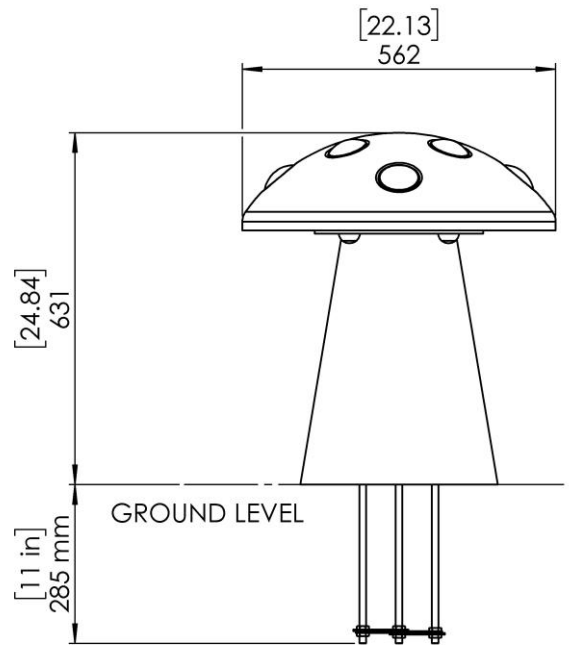

## TOADSTOOL (PP-TOAD-SF/GF)

The Toadstool is a hand-played outdoor percussion instrument featuring a single cap with eight press-activated sound spots. Users produce sound by tapping or pressing the white spots on the cap, and no mallets are required. The instrument is designed for installation in outdoor environments and provides intuitive, hands-on interaction within a compact footprint.

Surface fix Ground fix	19 KG / 42 LBS 20 KG / 44 LBS
Material	Dome : LDPE UV15 Plastic Bells : Aluminum Base : HDPE Stem : LDPE UV15 Plastic Fixings : Stainless Steel
Tuning	C-Major Diatonic (C6-C7)
Sound Level Data	50M – 46dB 10m – 53dB <3m – 69dB
Warranty Download	
View On Website	