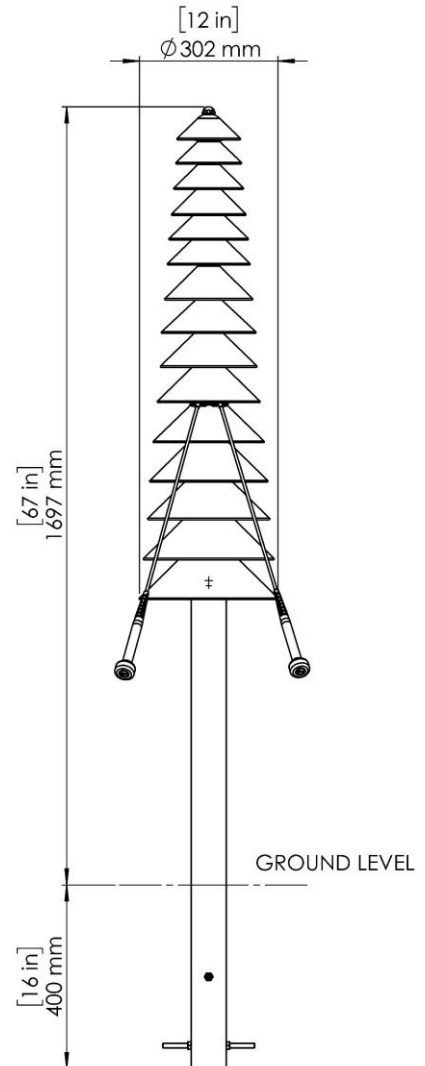

SYLVAN BELL-TREE GRANDE (PP-STRE-L-SF/GF)

Sylvan Bell-Trees are outdoor percussion instruments available in three sizes, each featuring vertically arranged bells mounted on stainless-steel posts. Played with supplied mallets, each bell is activated individually along the height of the instrument. Suitable for ground or surface mounting, Bell-Trees can be installed individually or as a group of three.

Surface Fix: Ground Fix:	21 KG / 46 LBS 17 KG / 37 LBS
Materials	Bells : Aluminum PC Legs : Stainless Steel Fixings : Stainless Steel
Tuning	C-Major Diatonic(C4-C6)
Sound Level Data	50M – 47dB 10m – 65dB <3m – 72dB
Warranty Download	
View On Website	