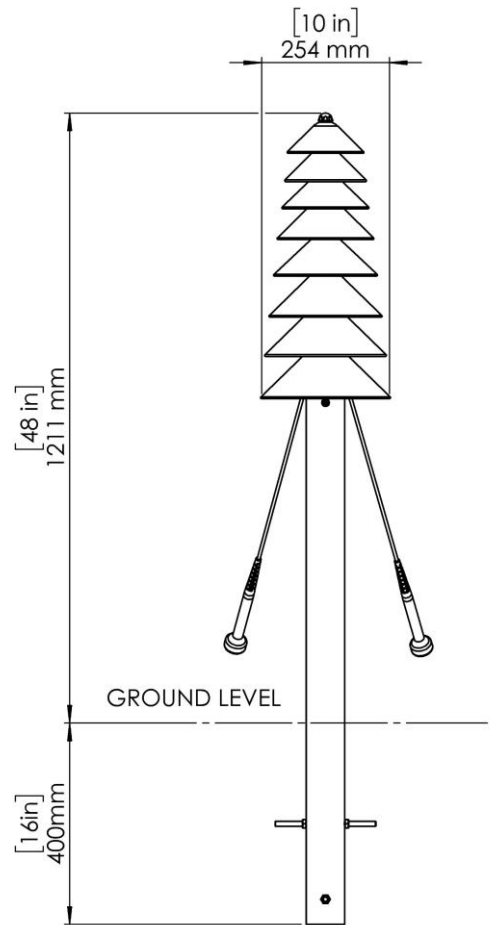

SYLVAN BELL-TREE SHORT (PP-STRE-S-SF/GF)

Sylvan Bell-Trees are outdoor percussion instruments available in three sizes, each featuring vertically arranged bells mounted on stainless-steel posts. Played with supplied mallets, each bell is activated individually along the height of the instrument. Suitable for ground or surface mounting, Bell-Trees can be installed individually or as a group of three.

| | |
|-----------------------------|---|
| Surface Fix: Ground Fix: | 15 KG / 33 LBS 11 KG / 24 LBS |
| Materials | Bells : Aluminum PC Legs : Stainless Steel Fixings : Stainless Steel |
| Tuning | F-Major Pentatonic(F4-A5) |
| Sound Level Data | 50M – 47dB 10m – 65dB <3m – 72dB |
| Warranty Download |  |
| View On Website |  |