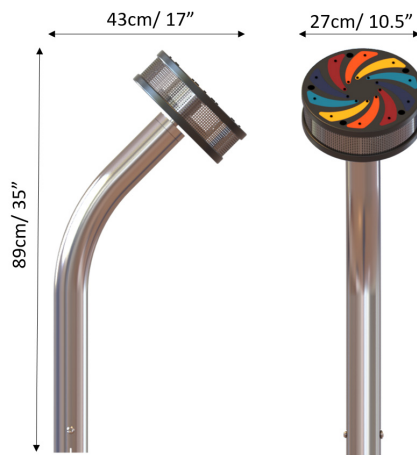

## Description

A miniature version of our Cyclone. Its colorful rainbow design and smaller size make it ideal for use in early childhood settings. Turning the wheel sets the ball bearings in motion, creating a realistic rain sound. Players can adjust the intensity of the sound by spinning the wheel harder or softer, promoting gross motor skills and teaching the concept of cause and effect. Whether it's a gentle drizzle, a heavy shower, or a full-blown downpour, the Tropical Cyclone allows for a range of rain sounds to be explored.

## Materials and Features

316 mirror polished marine grade stainless steel stand.  
 HDPE wheel faces with rainbow anodized details.  
 Stainless steel mesh.  
 Stainless steel ball bearings.  
 Vandal resistant fixings.

## Tuning and Sound Level Data

Unpitched Percussion

Packed Dimensions	Weight (lb)	L (in)	H (in)	W (in)
Box 1	9	11	6	11
Box 2	8	46	4	12

\*Surface fixing instruments will include additional packages containing fixing plates.