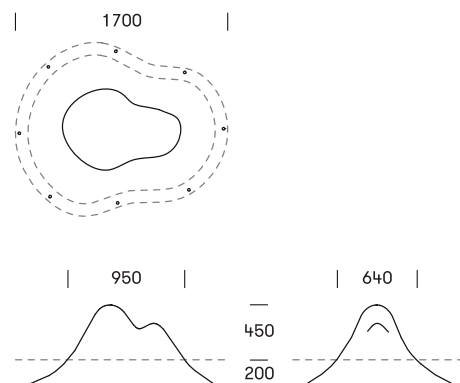

ROCK # 134

Chill out, lean back or play around on this fun element that can be associated with a ghost, an iceberg, a camel or even a fusion between an armchair, a seat, a backrest and an object for creative playing.

With its soft curves The Rock creates inviting and distinctive environments in parks, at beaches, on lawns, in playgrounds, and in urban areas.

Design: TXB DESIGN